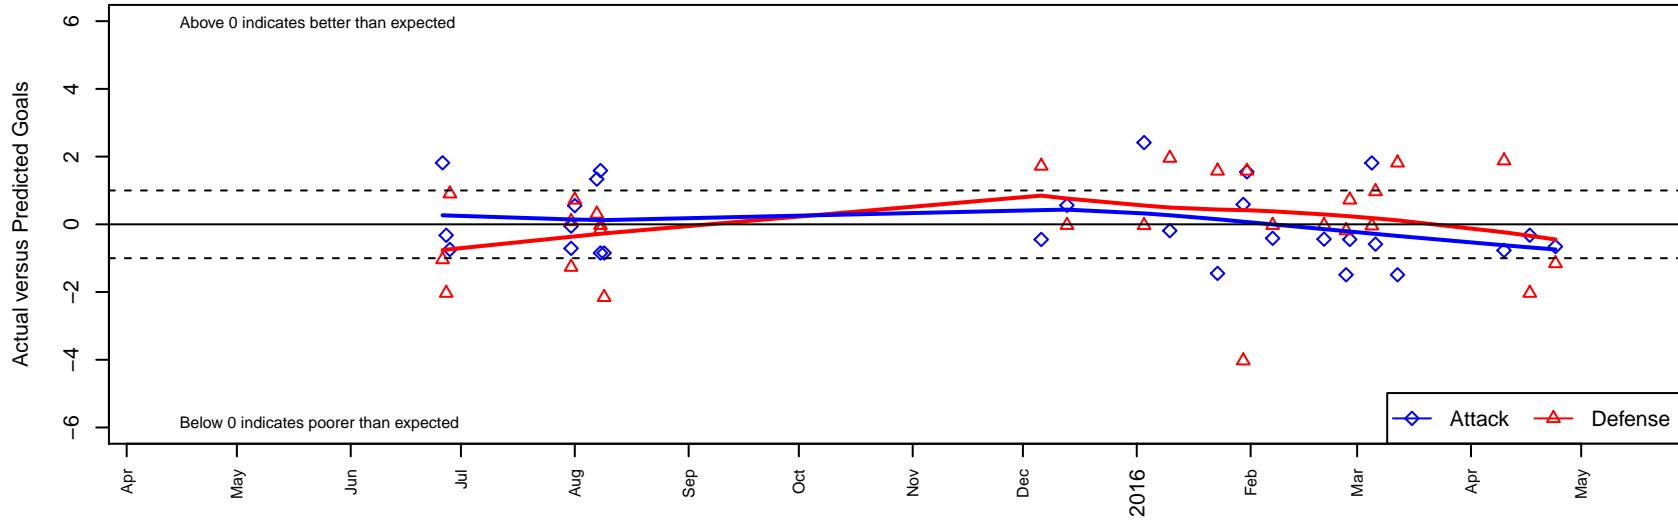

# FC Alliance A G00

FC Alliance  
 Woodinville, WA  
 G00 total strength=1430  
 attack=10.18 defense=7.76  
 fall league = Win RCL G00 Div 2

alt names used:  
 FC Alliance G00 A  
 FC Alliance G00 Gold  
 FC ALLIANCE G00 GOLD (WA)  
 FC Alliance G00 A  
 FC Alliance G00 A

Venues played:  
 2015 Rainier Challenge Samba U15  
 2015 WA Rush Cup G15 Gold U15  
 2015 Pacific Coast Challenge U15-16  
 2015 Win RCL G00 Div 2  
 2015 WYS Championship G00

**FC Alliance A G00**  
 Dots are actual minus expected GF (blue circles) and GA (red triangles).  
 Blue line is smoothed change in attack strength. Red is smoothed change in defense strength.

**attack and defense variance (black dot)  
relative to other teams  
and top 10 in region**

**attack and defense rating  
relative to others at age  
and all opponents in last 13 months**

**Performance relative to 13 month average**