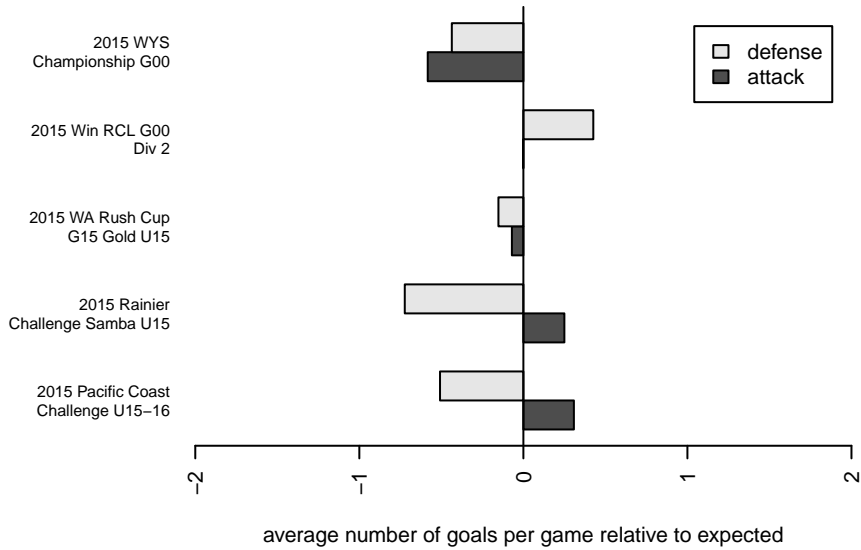

Venues played:  
 2015 Rainier Challenge Samba U15  
 2015 WA Rush Cup G15 Gold U15  
 2015 Pacific Coast Challenge U15-16  
 2015 Win RCL G00 Div 2  
 2015 WYS Championship G00

**FC Alliance A G00**  
 Dots are actual minus expected GF (blue circles) and GA (red triangles).  
 Blue line is smoothed change in attack strength. Red is smoothed change in defense strength.

**attack and defense variance (black dot)  
relative to other teams  
and top 10 in region**

**attack and defense rating  
relative to others at age  
and all opponents in last 13 months**

**Performance relative to 13 month average**