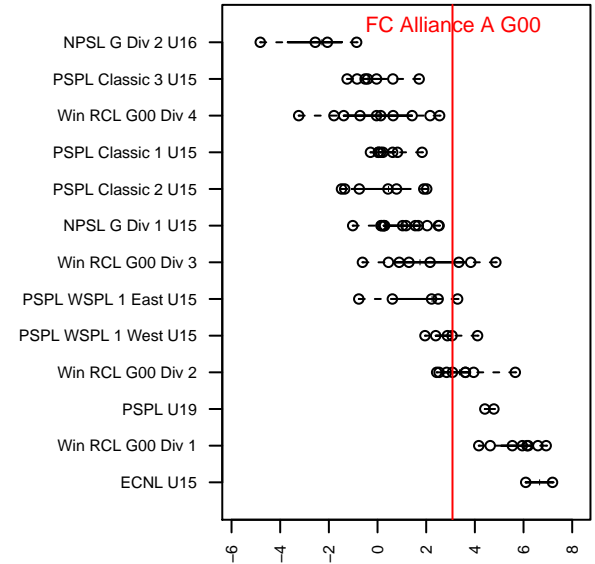

# FC Alliance A G00

FC Alliance  
 Woodinville, WA  
 G00 total strength=1430  
 attack=10.18 defense=7.76  
 fall league = Win RCL G00 Div 2

alt names used:  
 FC Alliance G00 A  
 FC Alliance G00 Gold  
 FC ALLIANCE G00 GOLD (WA)  
 FC Alliance G00 A  
 FC Alliance G00 A

Venues played:  
 2015 Rainier Challenge Samba U15  
 2015 WA Rush Cup G15 Gold U15  
 2015 Pacific Coast Challenge U15-16  
 2015 Win RCL G00 Div 2  
 2015 WYS Championship G00

**FC Alliance A G00**  
 Dots are actual minus expected GF (blue circles) and GA (red triangles).  
 Blue line is smoothed change in attack strength. Red is smoothed change in defense strength.

**attack and defense variance (black dot)  
relative to other teams  
and top 10 in region**

**attack and defense rating  
relative to others at age  
and all opponents in last 13 months**

**Performance relative to 13 month average**