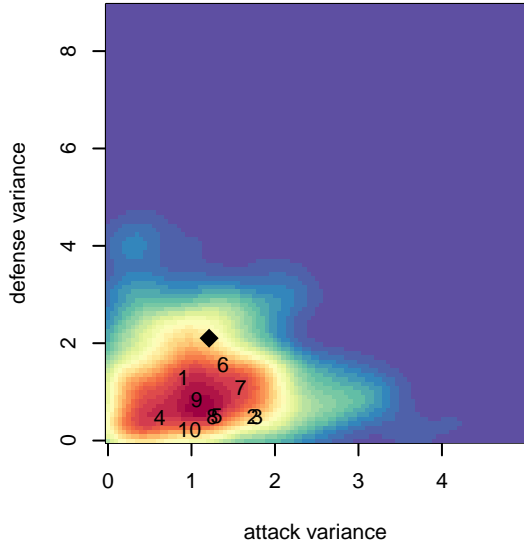

# FC Alliance A G00

FC Alliance  
 Woodinville, WA  
 G00 total strength=1430  
 attack=10.18 defense=7.76  
 fall league = Win RCL G00 Div 2

alt names used:  
 FC Alliance G00 A  
 FC Alliance G00 Gold  
 FC ALLIANCE G00 GOLD (WA)  
 FC Alliance G00 A  
 FC Alliance G00 A

Venues played:  
 2015 Rainier Challenge Samba U15  
 2015 WA Rush Cup G15 Gold U15  
 2015 Pacific Coast Challenge U15-16  
 2015 Win RCL G00 Div 2  
 2015 WYS Championship G00

**FC Alliance A G00**  
 Dots are actual minus expected GF (blue circles) and GA (red triangles).  
 Blue line is smoothed change in attack strength. Red is smoothed change in defense strength.

**attack and defense variance (black dot)  
relative to other teams  
and top 10 in region**

**attack and defense rating  
relative to others at age  
and all opponents in last 13 months**

**Performance relative to 13 month average**