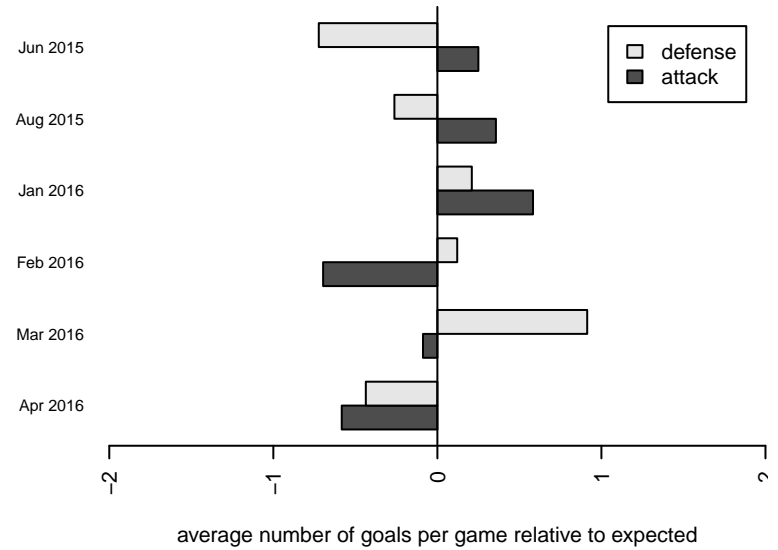

Performance relative to 13 month average