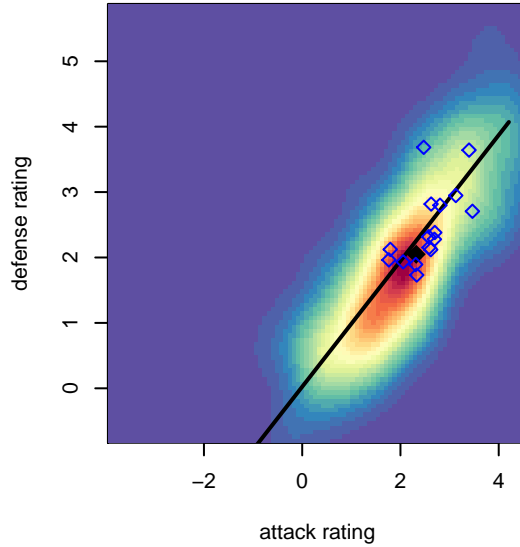

# FC Alliance A G00

FC Alliance  
 Woodinville, WA  
 G00 total strength=1430  
 attack=10.18 defense=7.76  
 fall league = Win RCL G00 Div 2

alt names used:  
 FC Alliance G00 A  
 FC Alliance G00 Gold  
 FC ALLIANCE G00 GOLD (WA)  
 FC Alliance G00 A  
 FC Alliance G00 A

Venues played:  
 2015 Rainier Challenge Samba U15  
 2015 WA Rush Cup G15 Gold U15  
 2015 Pacific Coast Challenge U15-16  
 2015 Win RCL G00 Div 2  
 2015 WYS Championship G00

**FC Alliance A G00**  
 Dots are actual minus expected GF (blue circles) and GA (red triangles).  
 Blue line is smoothed change in attack strength. Red is smoothed change in defense strength.

**attack and defense variance (black dot)  
relative to other teams  
and top 10 in region**

**attack and defense rating  
relative to others at age  
and all opponents in last 13 months**

**Performance relative to 13 month average**